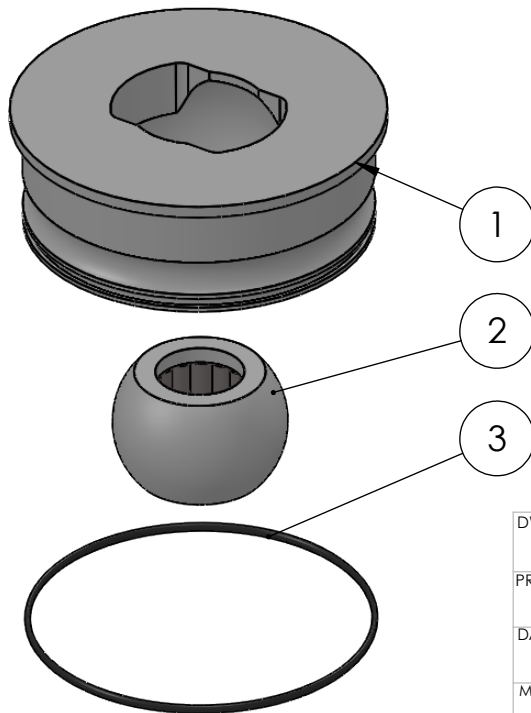

SECTION A-A
SCALE 1 : 1.2

| ITEM NO. | PART NUMBER | PART NAME | QTY. |
|----------|-------------|---|------|
| 1 | M48-152 | House \varnothing 140mm for \varnothing 70mm Ball | 1 |
| 2 | M13-107-34 | Ball with rollers for \varnothing 34mm | 1 |
| 3 | O-ring | \varnothing 130 x 2.5 | 1 |

DWG NR / NAME:

6BF140034 / S-A Top Roller bearing

BATCH NR:

PROJECT:

Shaft \varnothing 34mm

REKV.NR / ORDRE NR:

DATE:

15.09.2016

NAME:

JR

SCALE / PAPER:

1:3 / A4

MATERIAL: PETP

WEIGHT: g

LOCATION:

REV: