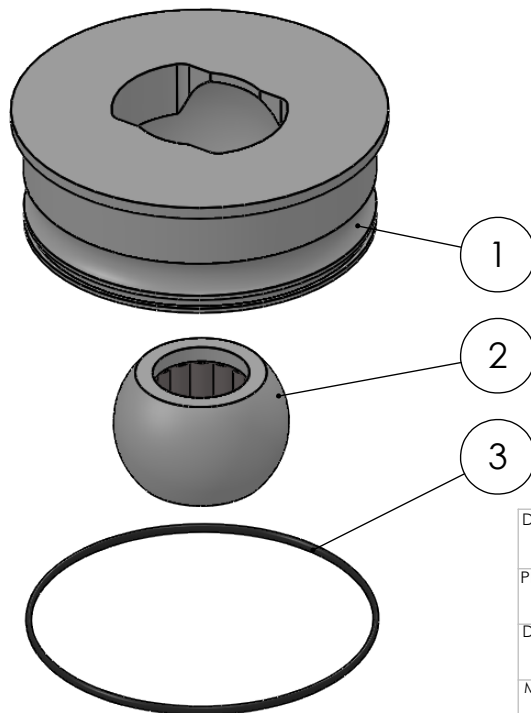

SECTION A-A
SCALE 1 : 1.5

ITEM NO.	PART NUMBER	PART NAME	QTY.
1	M48-152	House \varnothing 140mm for \varnothing 70mm Ball	1
2	M13-110-37	Ball with rollers for \varnothing 37mm	1
3	O-ring	\varnothing 130 x 2.5	1

DWG NR / NAME:

6BF140037 / S-A Top Roller bearing

BATCH NR:

PROJECT:

Shaft \varnothing 37mm

REKV.NR / ORDRE NR:

DATE:

19.09.2016

NAME:

JR

SCALE / PAPER:

1:3 / A4

MATERIAL:

WEIGHT: g

LOCATION:

REV: