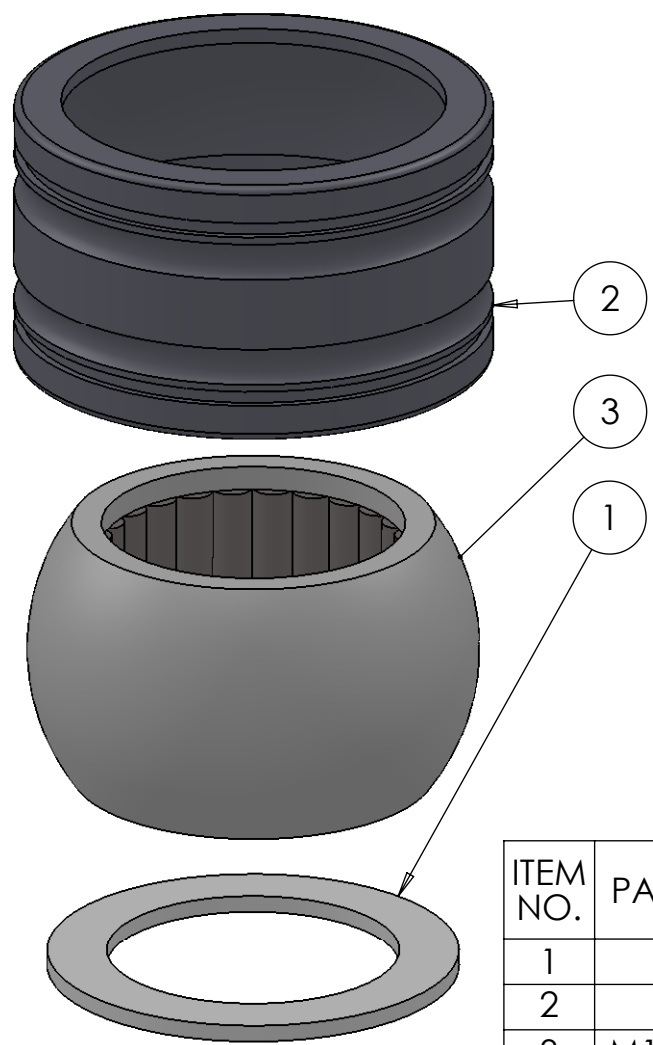

SECTION A-A
SCALE 1 : 1.75

ITEM NO.	PART NUMBER	PART NAME	Default/ QTY.
1	M07-155	Washer $\phi 77.5 \phi 109$	1
2	M71-340	Bottom bearing house 3"	1
3	M13-226-IN3,0	Ball with Rollers	1

DWG NR / NAME: 7B30 / Bottom Bearing 3"