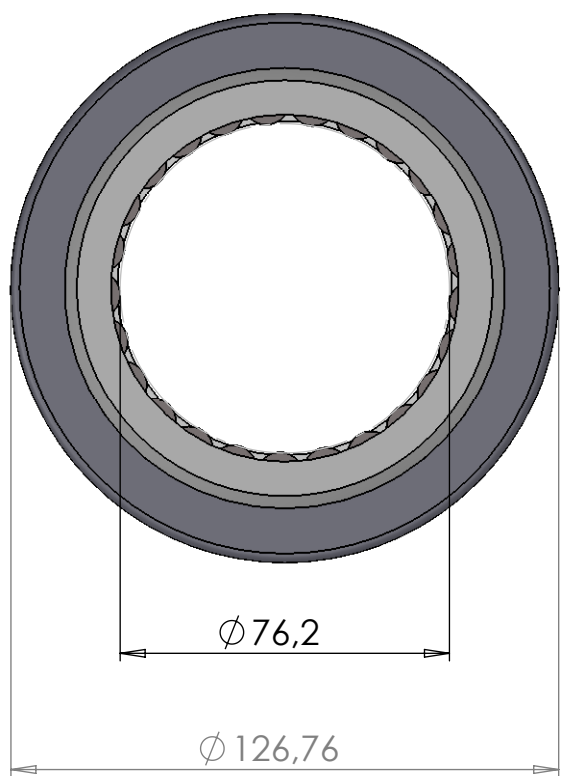

SECTION A-A
SCALE 1 : 1.75

ITEM NO.	PART NUMBER	PART NAME	Default/ QTY.
1	M07-155	Washer $\phi 77.5 \phi 109$	1
2	M71-340	Bottom bearing house 3"	1
3	M13-226-IN3,0	Ball with Rollers	1

DWG NR / NAME: 7B30 / Bottom Bearing 3"