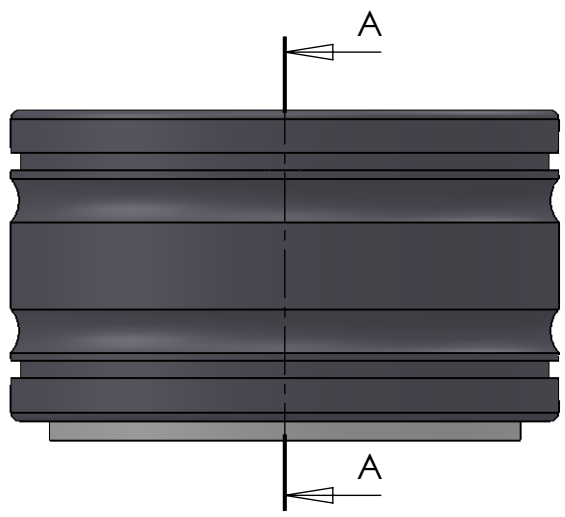

SECTION A-A
SCALE 1 : 1.75

ITEM NO.	PART NUMBER	PART NAME	Default/ QTY.
1	M07-155	Washer $\phi 77.5 \phi 109$	1
2	M71-340	Bottom bearing house 3"	1
3	M13-226-IN3,0	Ball with Rollers	1

DWG NR / NAME: 7B30 / Bottom Bearing 3"