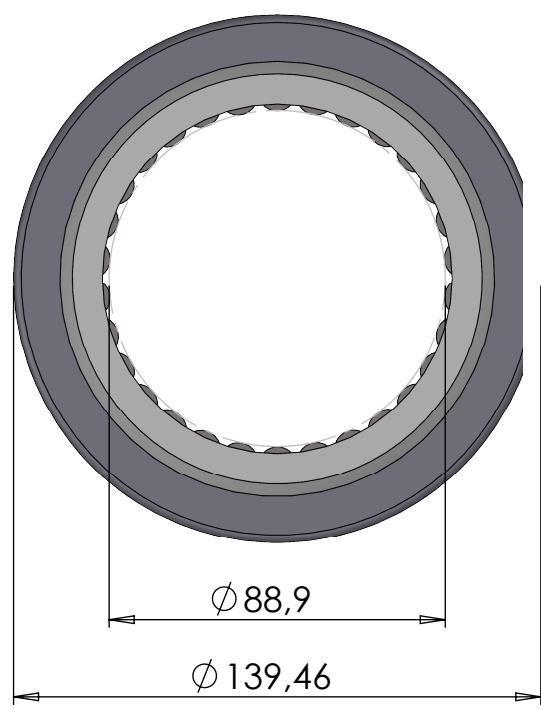

SECTION A-A
SCALE 1 : 2

ITEM NO.	PART NUMBER	PART NAME	Default/ QTY.
1	M71-345	Bottom bearing house 3 1/2"	1
2	M13-248-IN3,5	Ball with rollers	1
3	M07-176	Washer ø94.5 ø128	1

DWG NR / NAME: 7B35 / Bottom Bearing 3 1/2"				BATCH NR:	
PROJECT:				REKV.NR / ORDRE NR:	
DATE: 21-12-2011	NAME: JR	SCALE / PAPER: 1:2.5 / A4	MATERIAL: WEIGHT: g	LOCATION:	ORDRE DATO:
MODIFY DATE: : /				REV:	LEV.DATO: