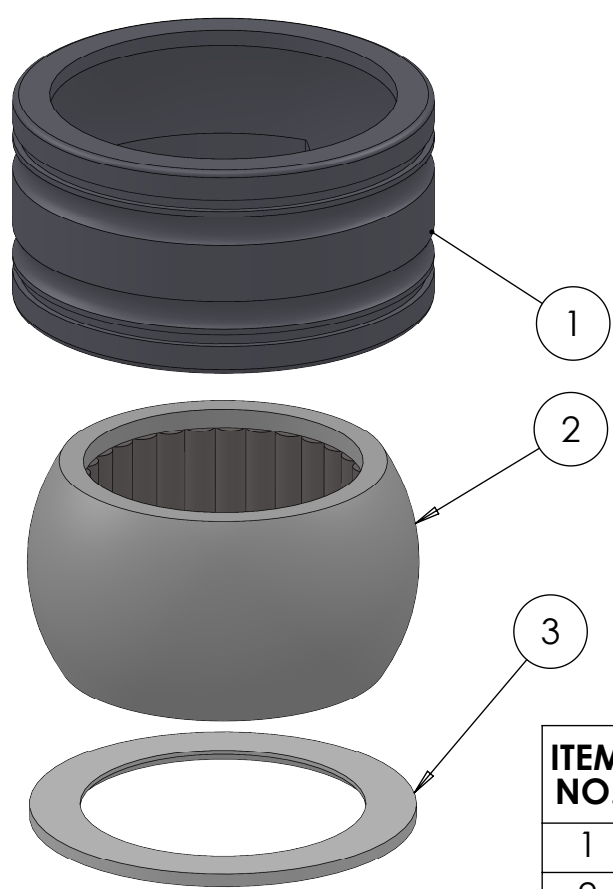

SECTION A-A
SCALE 1 : 2

ITEM NO.	PART NUMBER	PART NAME	Default/ QTY.
1	M71-345	Bottom bearing house 3 1/2"	1
2	M13-248-IN3,5	Ball with rollers	1
3	M07-176	Washer ø94.5 ø128	1

DWG NR / NAME: 7B35 / Bottom Bearing 3 1/2"				BATCH NR:	
PROJECT:				REKV.NR / ORDRE NR:	
DATE: 21-12-2011	NAME: JR	SCALE / PAPER: 1:2.5 / A4	MATERIAL: WEIGHT: g	LOCATION:	ORDRE DATO:
MODIFY DATE: : /				REV:	LEV.DATO: