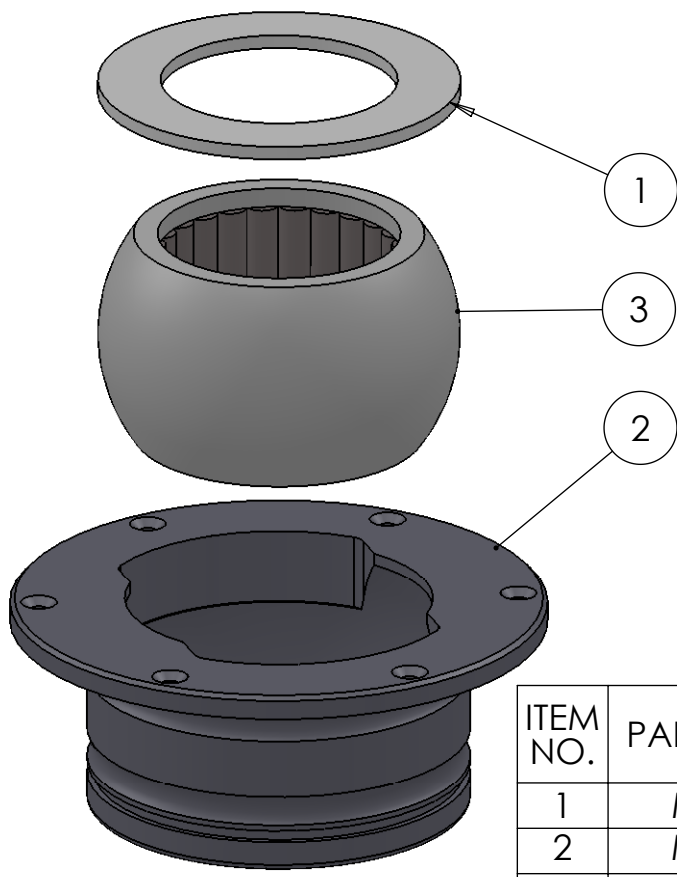

SECTION A-A
SCALE 1 : 2

C

D

E

ITEM NO.	PART NUMBER	PART NAME	Default/ QTY.
1	M07-157	Washer ø78.5 ø120	1
2	M71-240	Top bearing house 3"	1
3	M13-226-IN3,0	Ball with rollers	1

DWG NR / NAME: 7T030 / Top Bearing 3"

PROJECT:		BATCH NR:	
DATE: 21-12-2011	NAME: JR	SCALE / PAPER: 1:2.5 / A4	LOCATION: g
MODIFY DATE: /	WEIGHT: g	ORDRE DATO:	LEV.DATO:

Jefa Rudder
SYSTEMS

JEFA MARINE A/S
NIMBUSVEJ 2
2670 GREVE, DENMARK

Tlf: +45 4615 5210 & Fax: +45 46155208
Email: info@jefa.com www.jefa.com