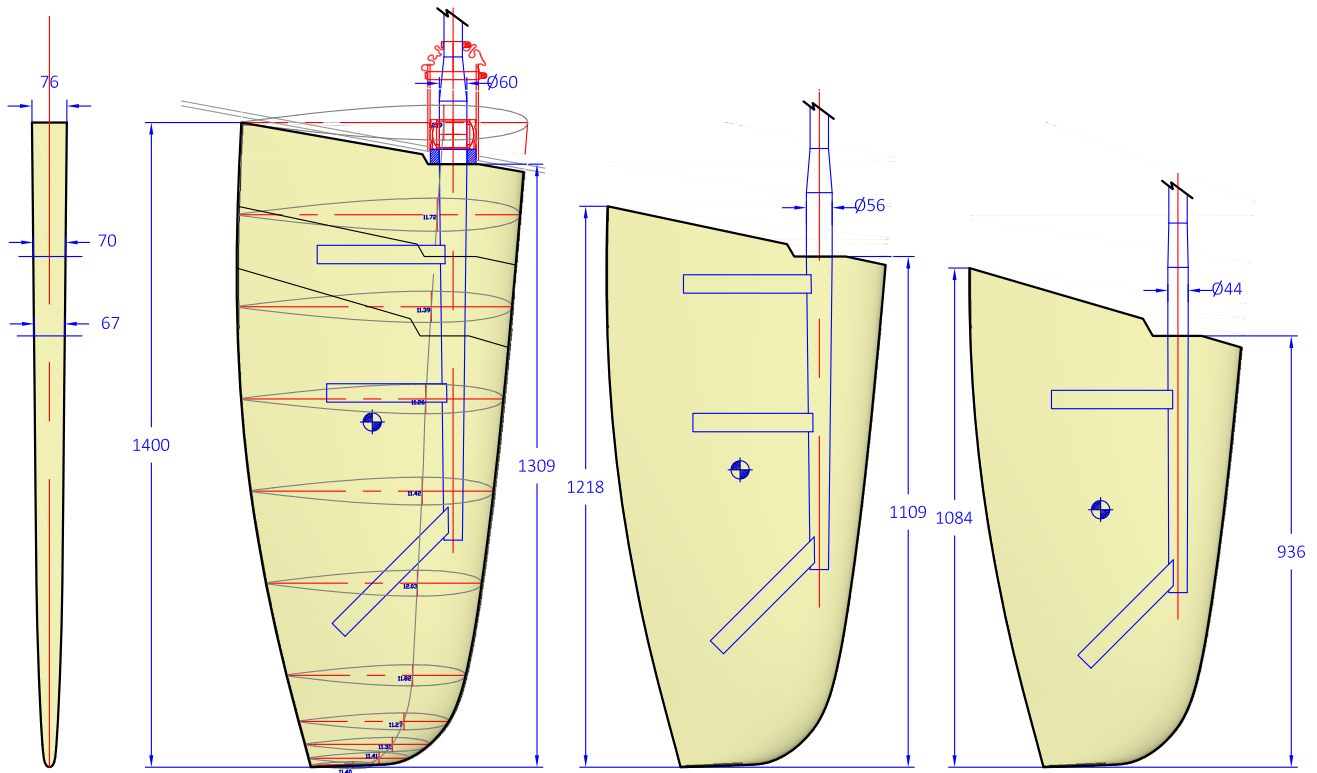

Example of the RUDCAT50 mould adapted for different catamarans

*Jefa Rudder*  
S Y S T E M S

Overview of available **catamaran rudder** moulds.

- Each rudder mould can be adapted from the top and bottom via an insert.
- Detail drawing of each rudder are available with extended info.