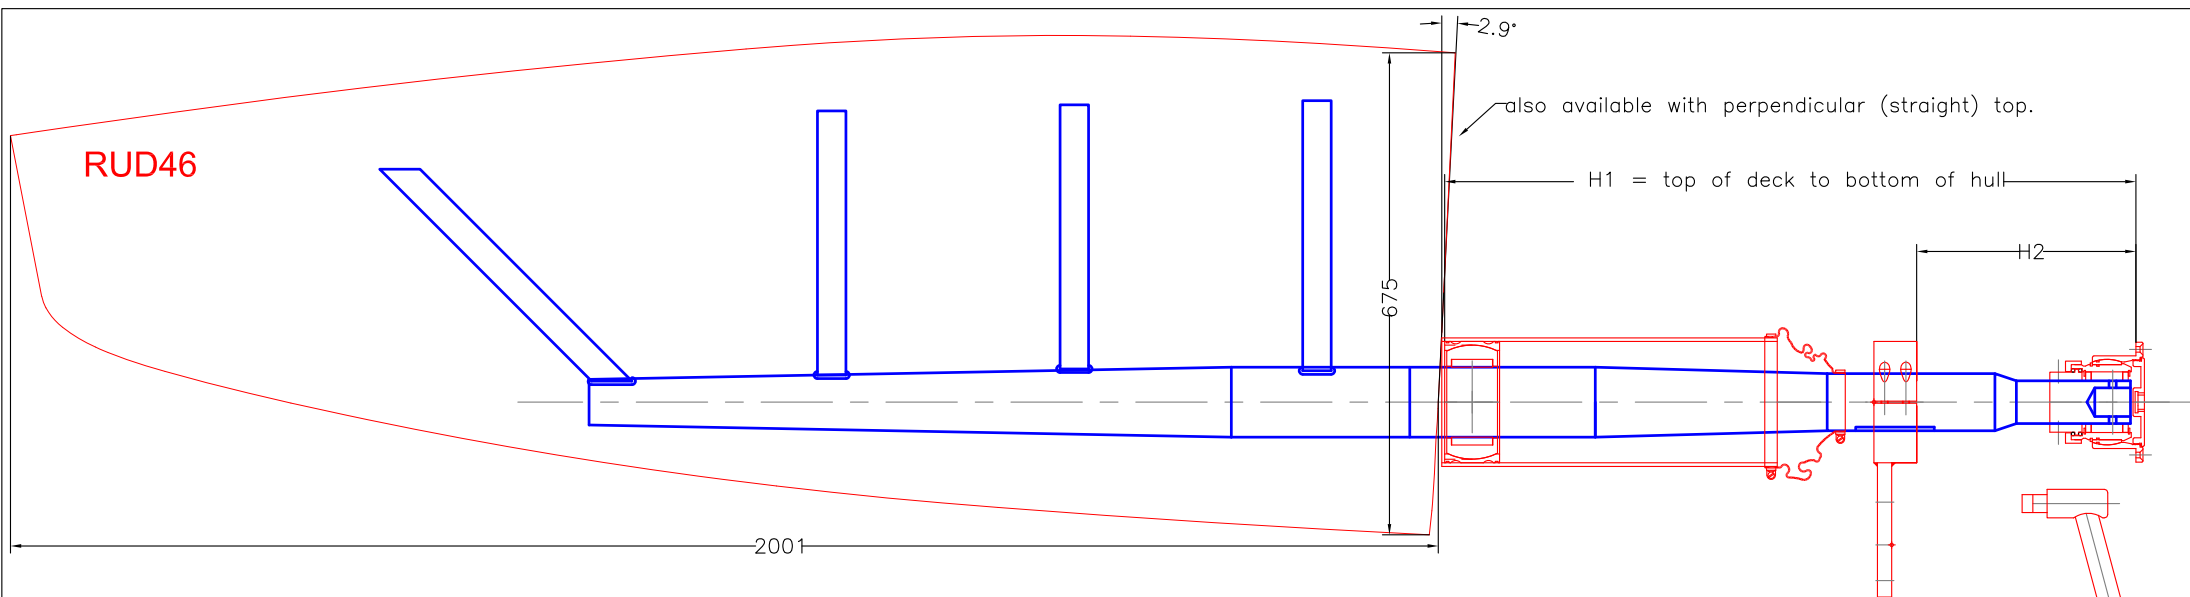

RUD46

Modify date: 2006-08-21 Length changed	Project: Example RUD46 wheel steered version
Modify date: 2008-02-05 Spokes and bottom dia. changed	
Modify date	Scale 1:10
Modify date	Date 19.01.2017
Modify date	Material Alu6082
Modify date	Filename (dwg) RUD46-steer-1.dwg
Modify date	Drawing no.
	Drawn by A.G.

Project: Example RUD46 wheel steered version
Scale 1:10
Date 19.01.2017
Material Alu6082
Filename (dwg) RUD46-steer-1.dwg
Drawing no.
Drawn by A.G.

Jefa Rudder
SYSTEMS

JEFA MARINE A/S
NIMBUSVEJ 2
2670 GREVE, DENMARK
Tlf. +45-4615 5210 & Fax +45-4615 5208
E-mail info@jefa.com & WWW.jefa.com