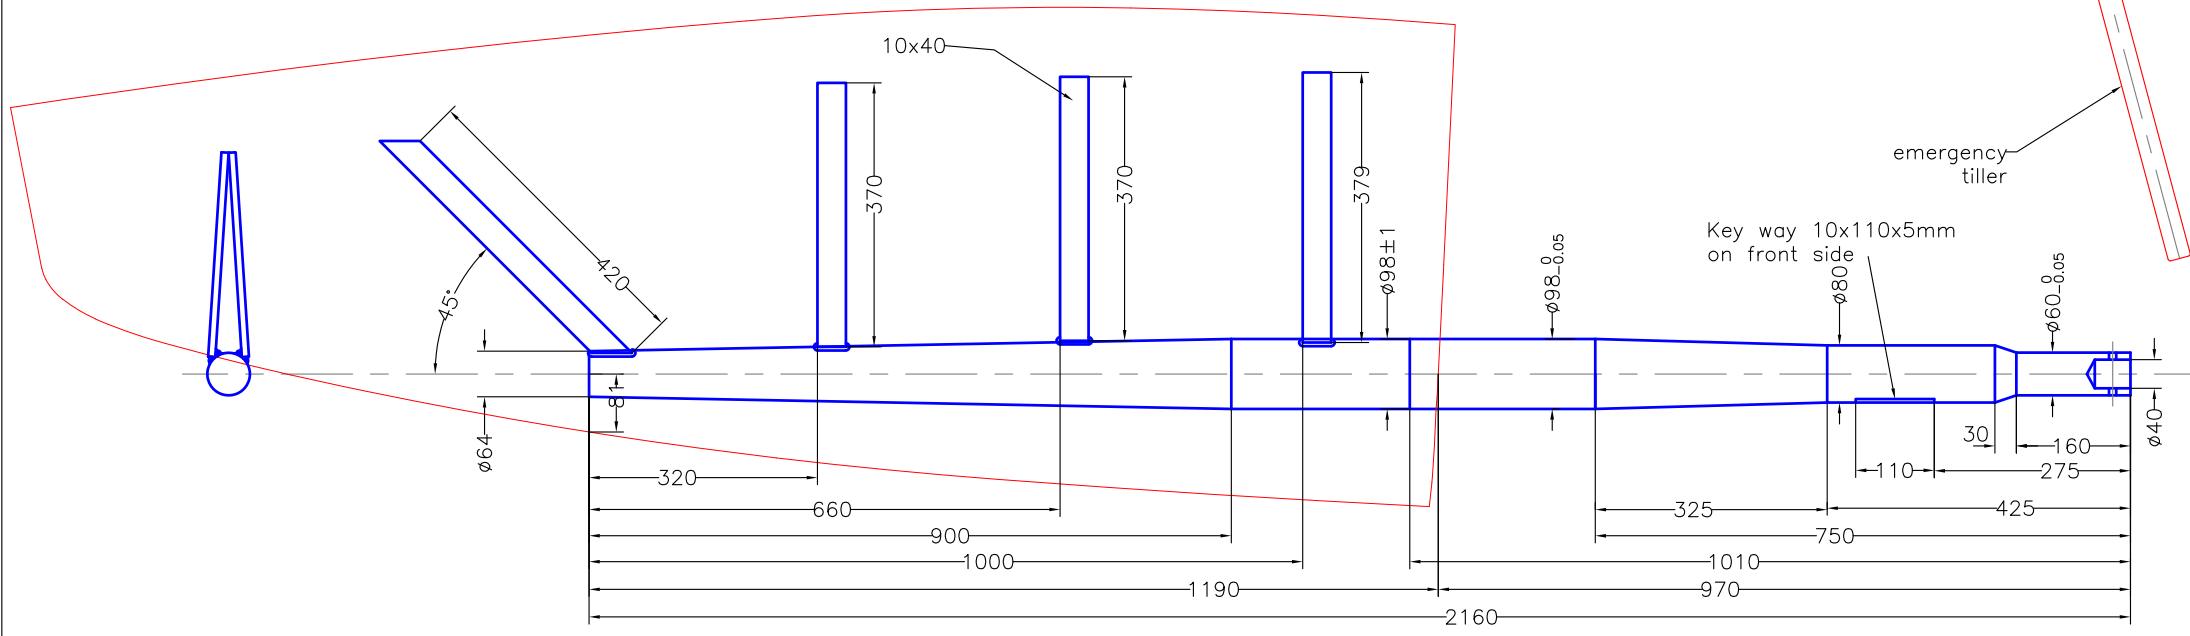

RUD46

Modify date: 2006-08-21 Length changed	Project: Example RUD46 wheel steered version
Modify date: 2008-02-05 Spokes and bottom dia. changed	
Modify date	Scale 1:10
Modify date	Date 19.01.2017
Modify date	Material Alu6082
Modify date	Filename (dwg) RUD46-steer-1.dwg
Modify date	Drawing no.
	Drawn by A.G.

Project: Example RUD46 wheel steered version
Scale 1:10
Date 19.01.2017
Material Alu6082
Filename (dwg) RUD46-steer-1.dwg
Drawing no.
Drawn by A.G.

Jefa Rudder
SYSTEMS

JEFA MARINE A/S
NIMBUSVEJ 2
2670 GREVE, DENMARK
Tlf. +45-4615 5210 & Fax +45-4615 5208
E-mail info@jefa.com & WWW.jefa.com