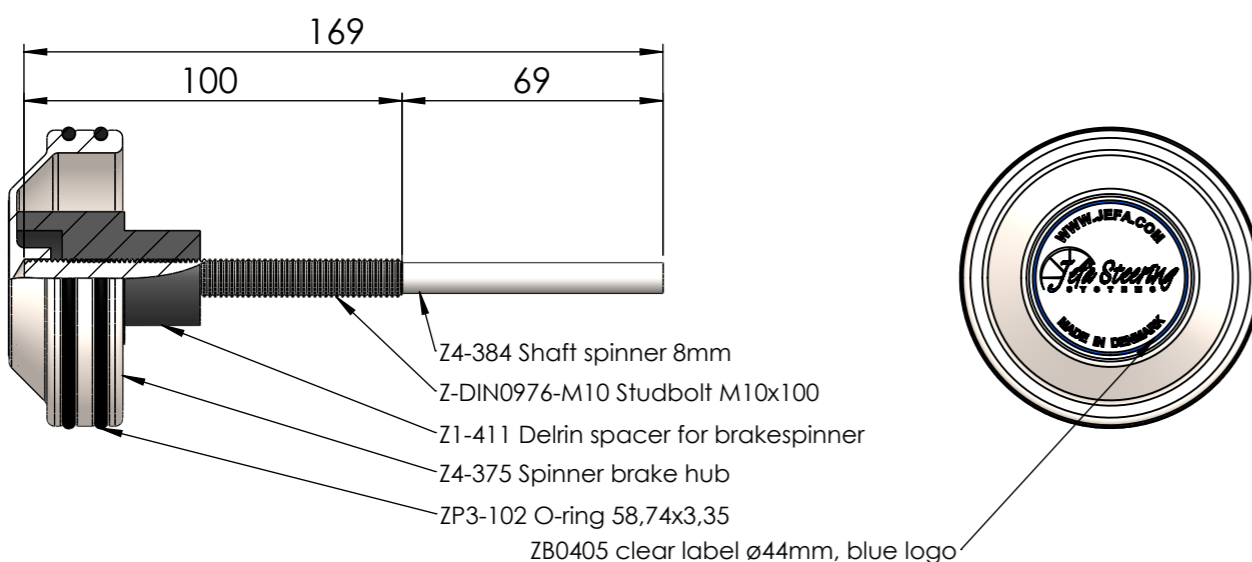

SP-SP169Dis for Jefa Diseng. wheel big cone