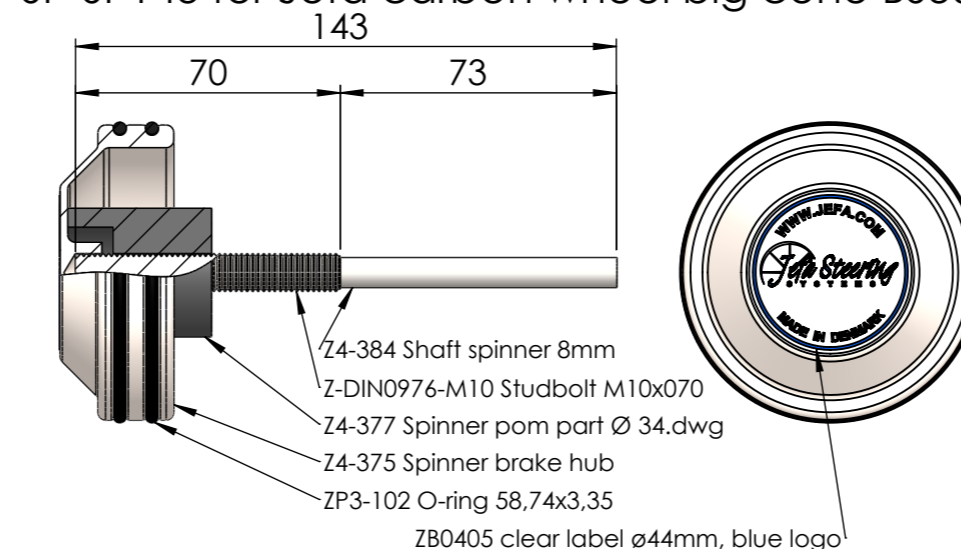

Special brakespinners

SP-SP143 for Jefa carbon wheel big cone BS30