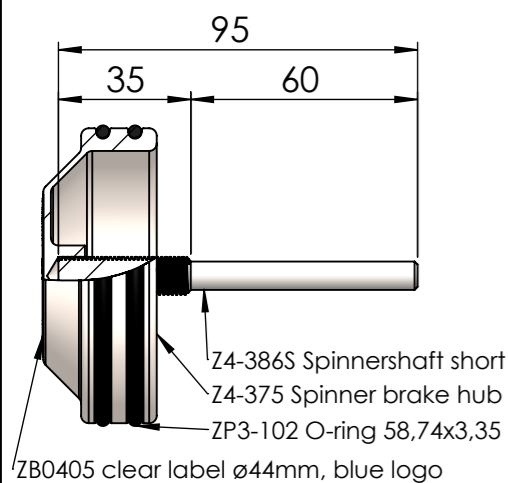

Standard brakespinners

SP-SP095
Jefa single spoke wheel
(TRS0088)