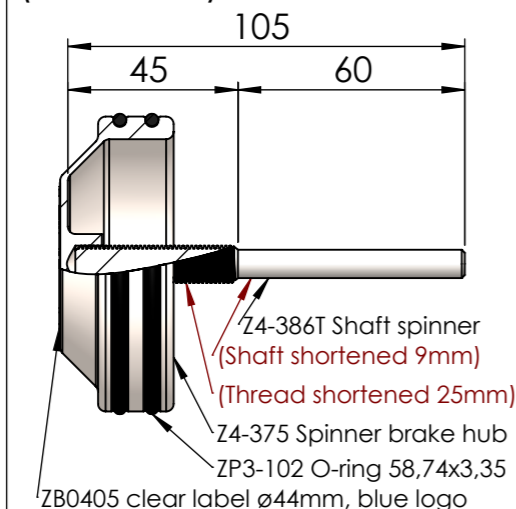

SP-SP105
Bavaria composite wheel
(BA422060)