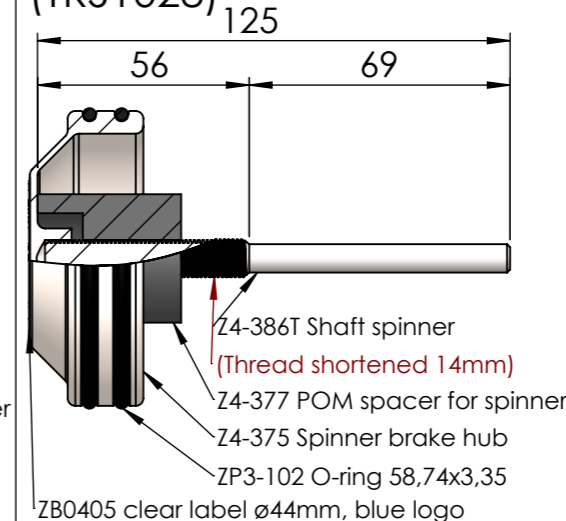

SP-SP139  
Jefa tandem spoke wheel  
(TRS0089)

SP-SP133 for Jefa carbon wheel small cone BS25