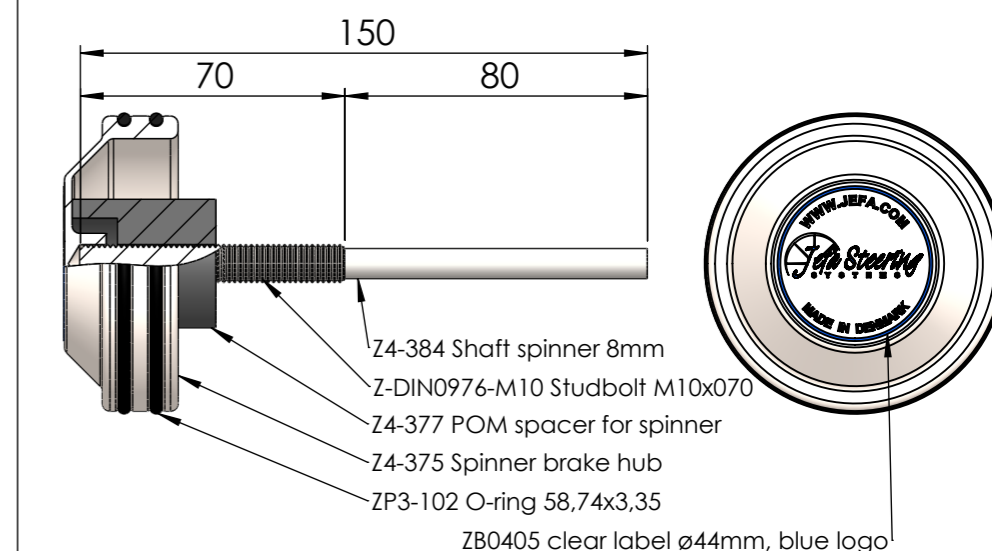

SP-SP150 for Jefa carbon wheel big cone BS25