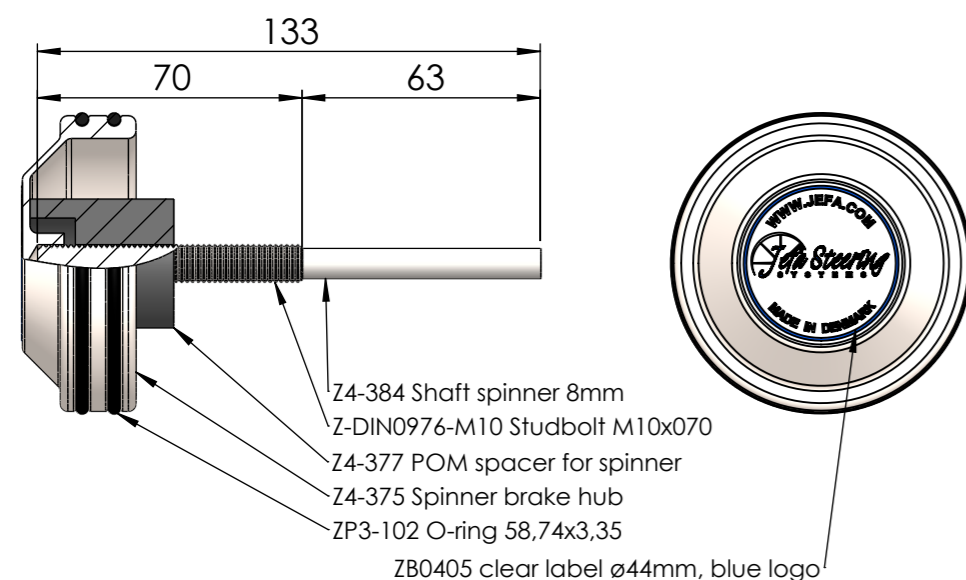

## Standard brakespinners

SP-SP095  
Jefa single spoke wheel  
(TRS0088)

SP-SP105  
Bavaria composite wheel  
(BA422060)

SP-SP118  
Jefa composite wheel  
(WHG wheel)

TRS1018  
Hanse composite wheel

SP-SP125  
for Carbonautica wheel  
(TRS1028)

SP-SP139  
Jefa tandem spoke wheel  
(TRS0089)

SP-SP133 for Jefa carbon wheel small cone BS25

## Brakespinners for disengagement unit

SP-SP173Dis for Jefa diseng. wheel small cone