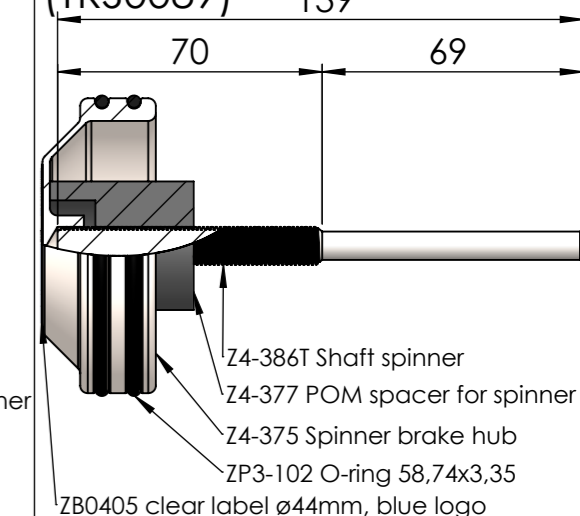

## Standard brakespinners

SP-SP095  
Jefa single spoke wheel  
(TRS0088)

SP-SP105  
Bavaria composite wheel  
(BA422060)

SP-SP118  
Jefa composite wheel  
(WHG wheel)

TRS1018  
Hanse composite wheel

SP-SP125  
for Carbonautica wheel  
(TRS1028)

SP-SP139  
Jefa tandem spoke wheel  
(TRS0089)

SP-SP133 for Jefa carbon wheel small cone BS25

## Brakespinners for disengagement unit

SP-SP173Dis for Jefa diseng. wheel small cone