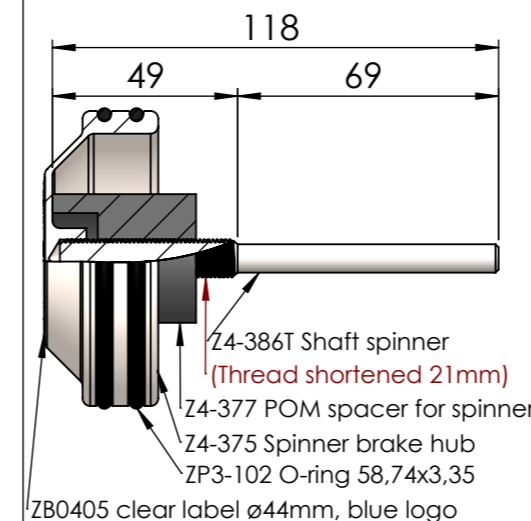

SP-SP125
for Carbonautica wheel
(TRS1028)

TRS1018
Hanse composite wheel