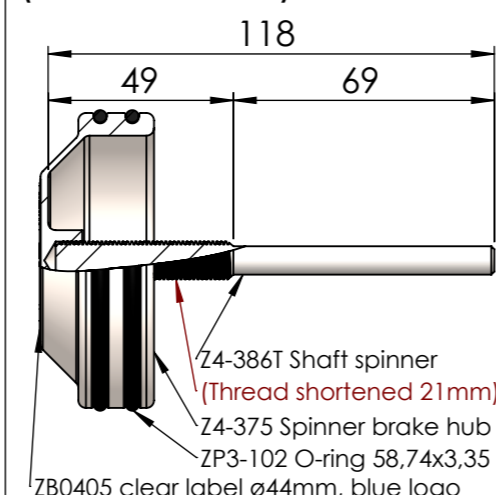

SP-SP118
Jefa composite wheel
(WHG wheel)