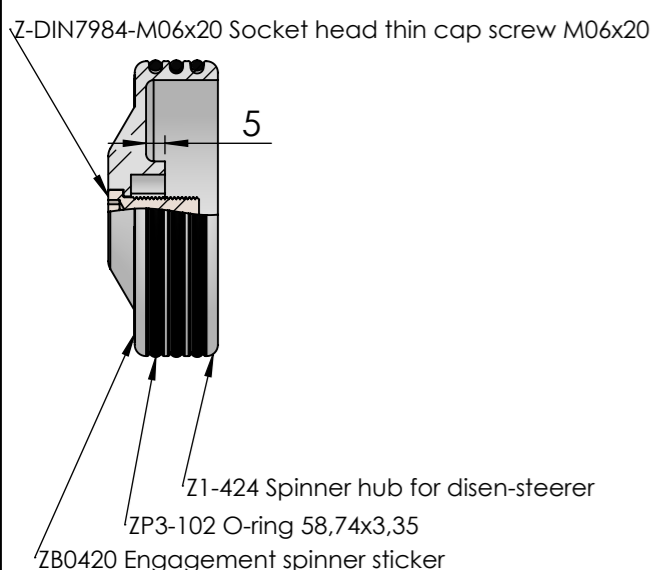

SP-DS-S
Single spoke wheel