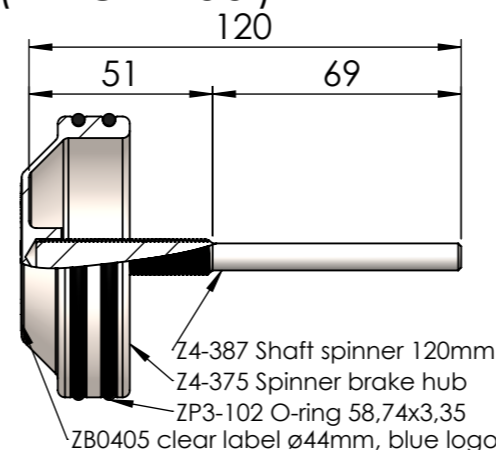

## Standard brakespinners

**SP-SP095**  
Jefa single spoke wheel (TRS0088)

**SP-SP105**  
Bavaria composite wheel (BA422060)

**SP-SP118 (TRS1018)**  
Hanse composite wheel

**SP-SP120**  
Jefa composite wheel (WHG wheel)

**SP-SP125**  
for Carbonautica wheel (TRS1028)

**SP-SP139**  
Jefa tandem spoke wheel (TRS0089)

**SP-SP133**  
carbon wheel small cone BS25

**SP-SP143**  
carbon wheel big cone BS30

**SP-SP150**  
carbon wheel big cone BS25

**SP-SP169Dis**  
Diseng. wheel big cone

**SP-SP173Dis**  
diseng. wheel small cone

**SP-DS-S**  
Single spoke wheel

**SP-DS-G**  
GRP wheel