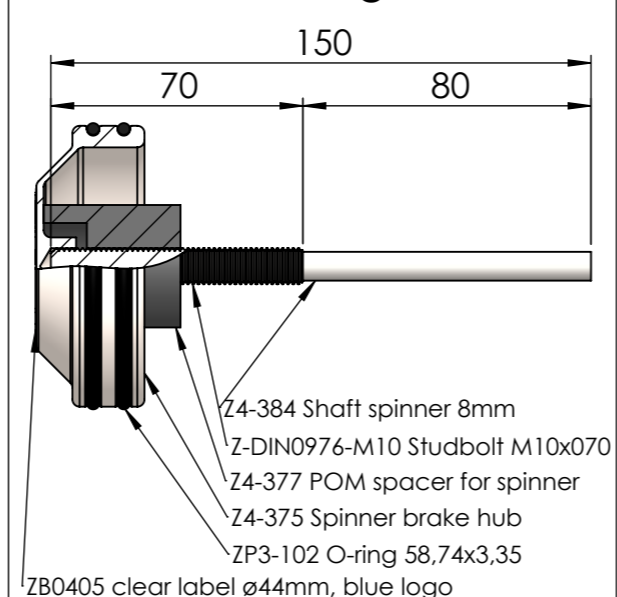

**SP-SP125**  
for Carbonautica wheel (TRS1028)

**SP-SP139**  
Jefa tandem spoke wheel (TRS0089)

**SP-SP133**  
carbon wheel small cone BS25

**SP-SP143**  
carbon wheel big cone BS30

**SP-SP150**  
carbon wheel big cone BS25