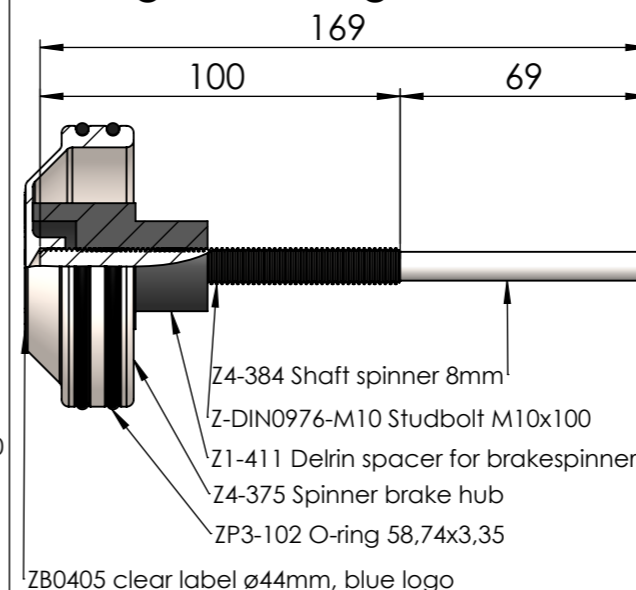

SP-SP150
carbon wheel big cone BS25

SP-SP169Dis
Diseng. wheel big cone