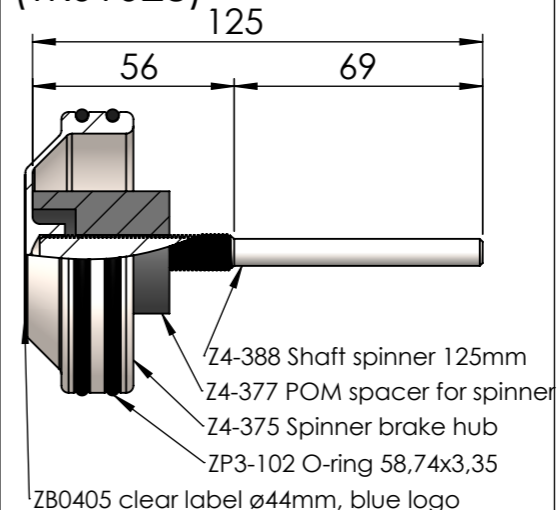

SP-SP139
Jefa tandem spoke wheel (TRS0089)

SP-SP125
for Carbonautica wheel (TRS1028)