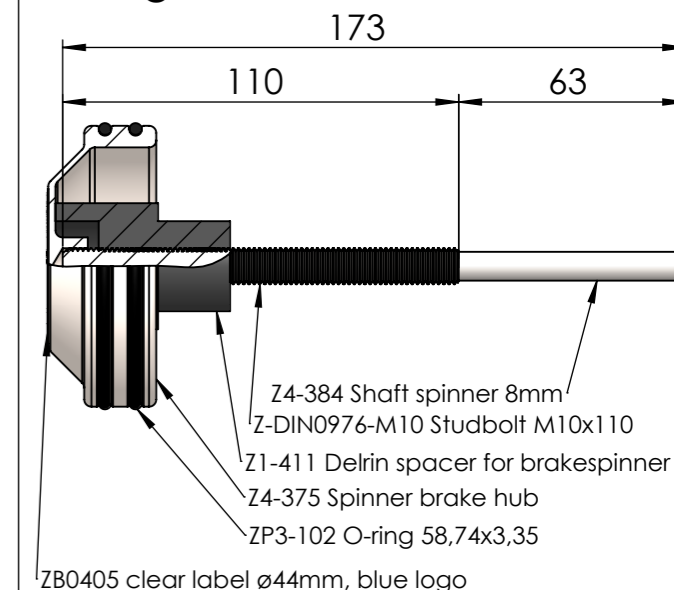

**SP-SP125**  
for Carbonautica wheel (TRS1028)

**SP-SP139**  
Jefa tandem spoke wheel (TRS0089)

**SP-SP133**  
carbon wheel small cone BS25

**SP-SP143**  
carbon wheel big cone BS30

**SP-SP150**  
carbon wheel big cone BS25

**SP-SP169Dis**  
Diseng. wheel big cone

**SP-SP173Dis**  
diseng. wheel small cone

**SP-DS-S**  
Single spoke wheel

**SP-DS-G**  
GRP wheel