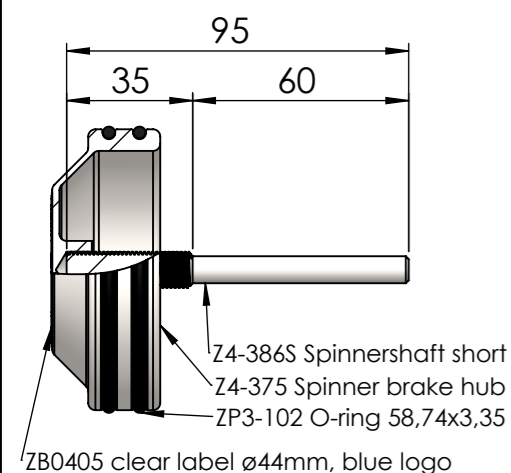

Standard brakespinners

SP-SP095
Jefa single spoke wheel (TRS0088)