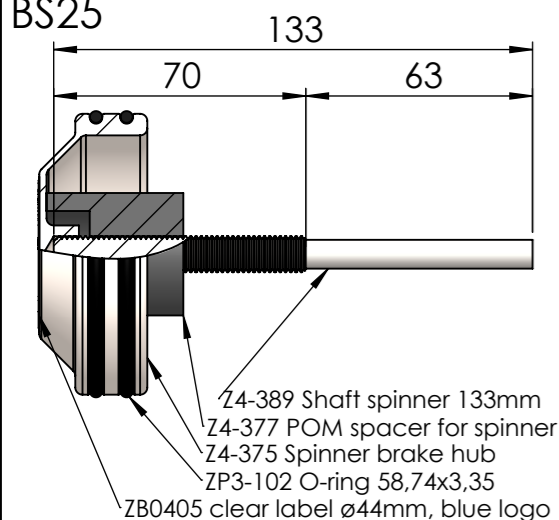

## Standard brakespinners

**SP-SP095**  
Jefa single spoke wheel (TRS0088)

**SP-SP105**  
Bavaria composite wheel (BA422060)

**SP-SP118 (TRS1018)**  
Hanse composite wheel

**SP-SP120**  
Jefa composite wheel (WHG wheel)

**SP-SP125**  
for Carbonautica wheel (TRS1028)

**SP-SP139**  
Jefa tandem spoke wheel (TRS0089)

**SP-SP133**  
carbon wheel small cone BS25

**SP-SP143**  
carbon wheel big cone BS30

**SP-SP150**  
carbon wheel big cone BS25

**SP-SP169Dis**  
Diseng. wheel big cone

**SP-SP173Dis**  
diseng. wheel small cone

**SP-DS-S**  
Single spoke wheel

**SP-DS-G**  
GRP wheel