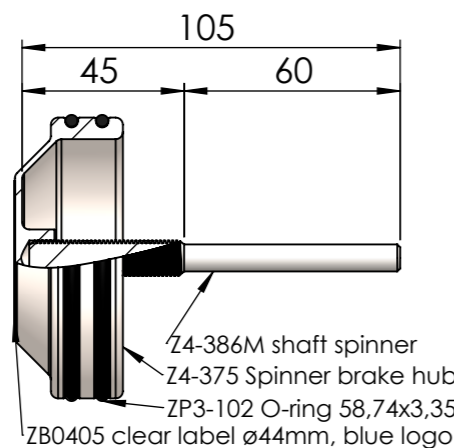

SP-SP105
Bavaria composite wheel (BA422060)