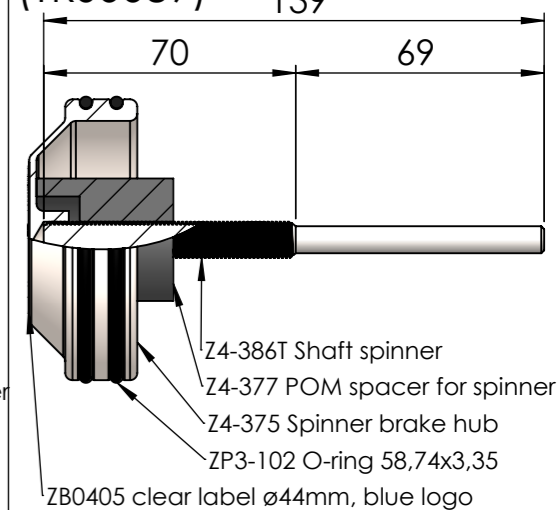

SP-SP139
Jefa tandem spoke wheel (TRS0089)