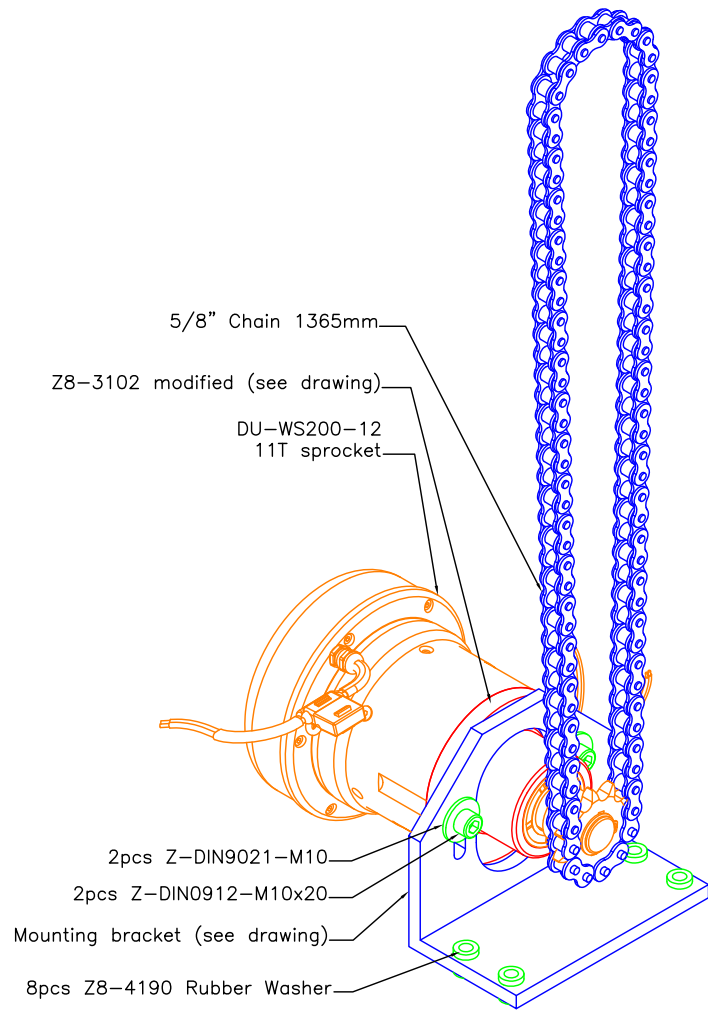

Item	DU-WS12 Mounting flange	
Rev	Modified for Bavaria 32/35	
Rev	16/04-2012	
Rev	Alu 6082	
Rev	28-3102	
Rev	28-3102 - Mounting flange	

Modify date	Project: Bavaria 32/32NC/35	
Modify date	Drive Unit DU-WS200-12	
Modify date	Scale 1:5	Date 16/04-2012
Modify date	Material -	Drawing no. -
Modify date	Filename Bavaria 32-35 Drive unit (dwg)	
Modify date	Drawn by KJ	