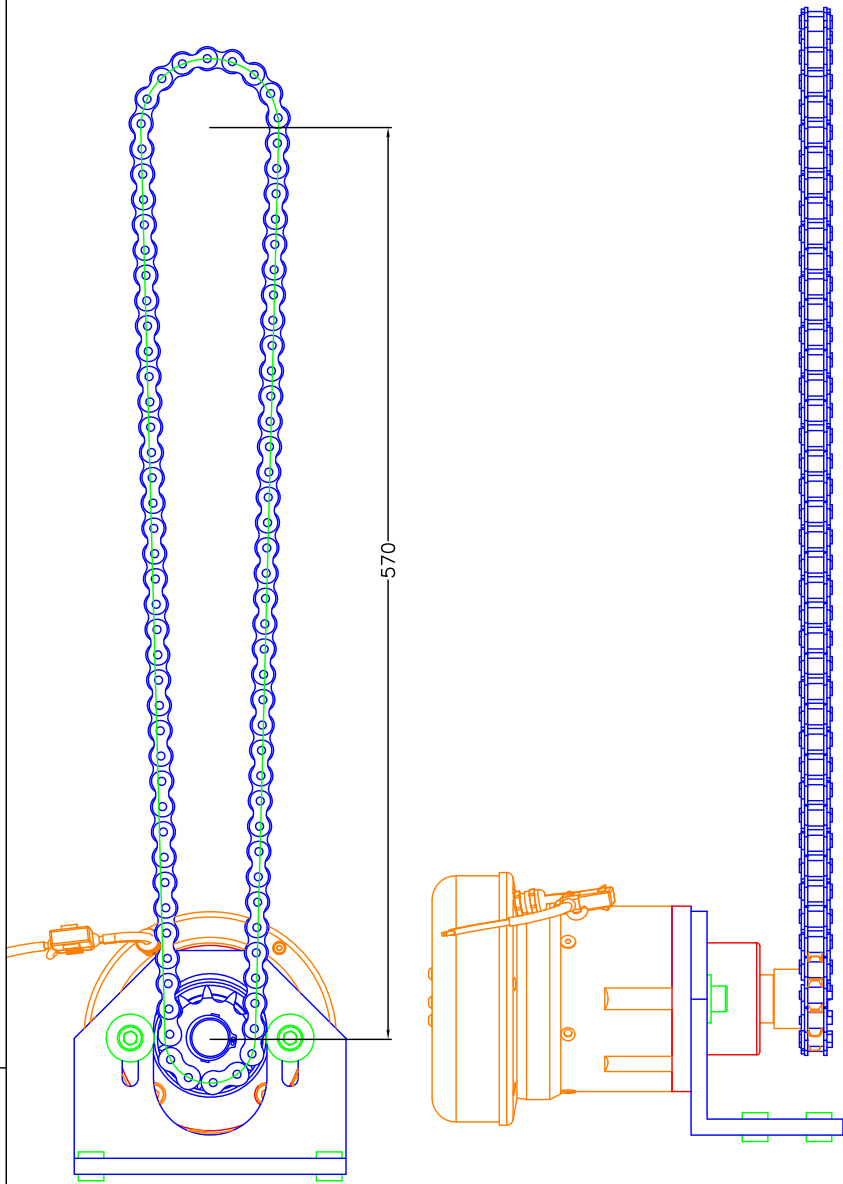

Item	DU-WS12 Mounting flange	
Rev	Modified for Bavaria 32/35	
Rev	16/04-2012	
Rev	Alu 6082	
Rev	28-3102	
Rev	28-3102 - Mounting flange	

Modify date	Project: Bavaria 32/32NC/35	
Modify date	Drive Unit DU-WS200-12	
Modify date	Scale 1:5	Date 16/04-2012
Modify date	Material -	Drawing no. -
Modify date	Filename Bavaria 32-35 Drive unit (dwg)	
Modify date	Drawn by KJ	